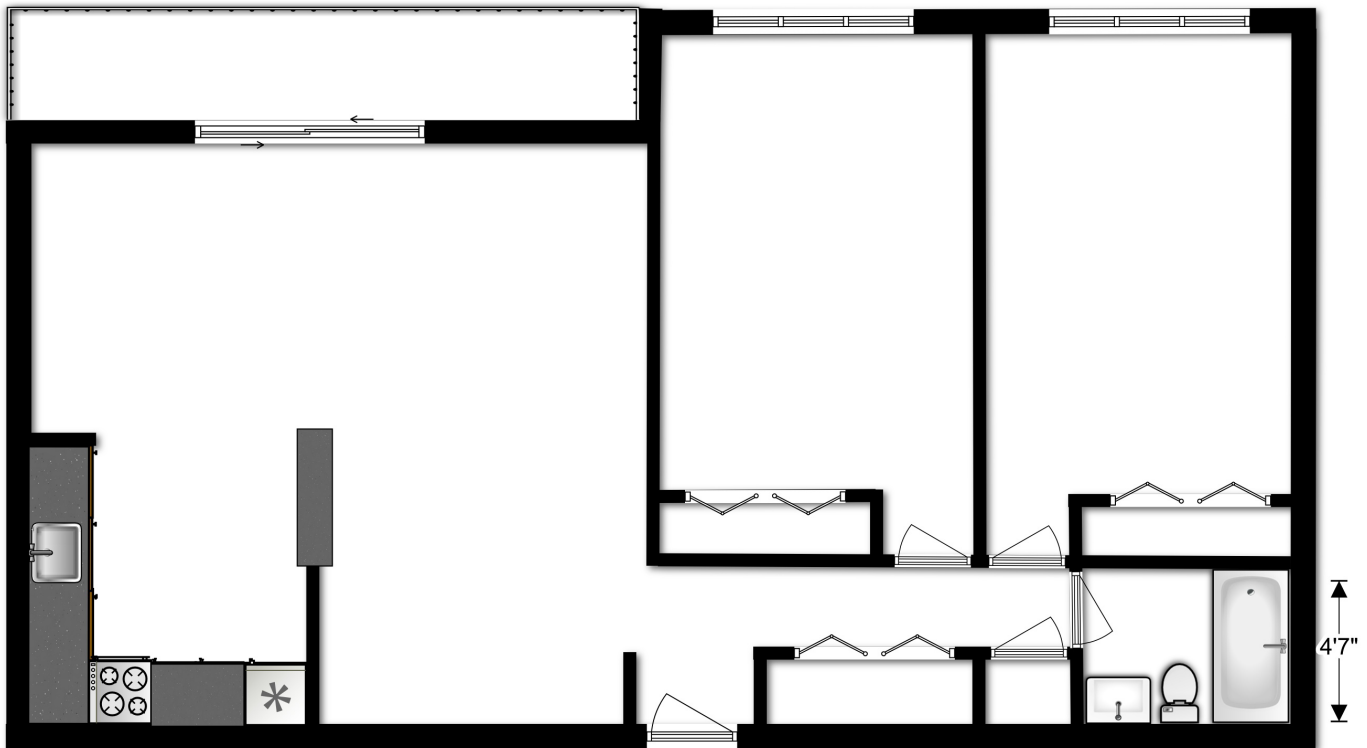

## TWO BEDROOM ONE BATH (CTR-FOYER)

**893** sq. ft.

Two Bedroom / 1Bath Floorplan (CTR-Foyer)