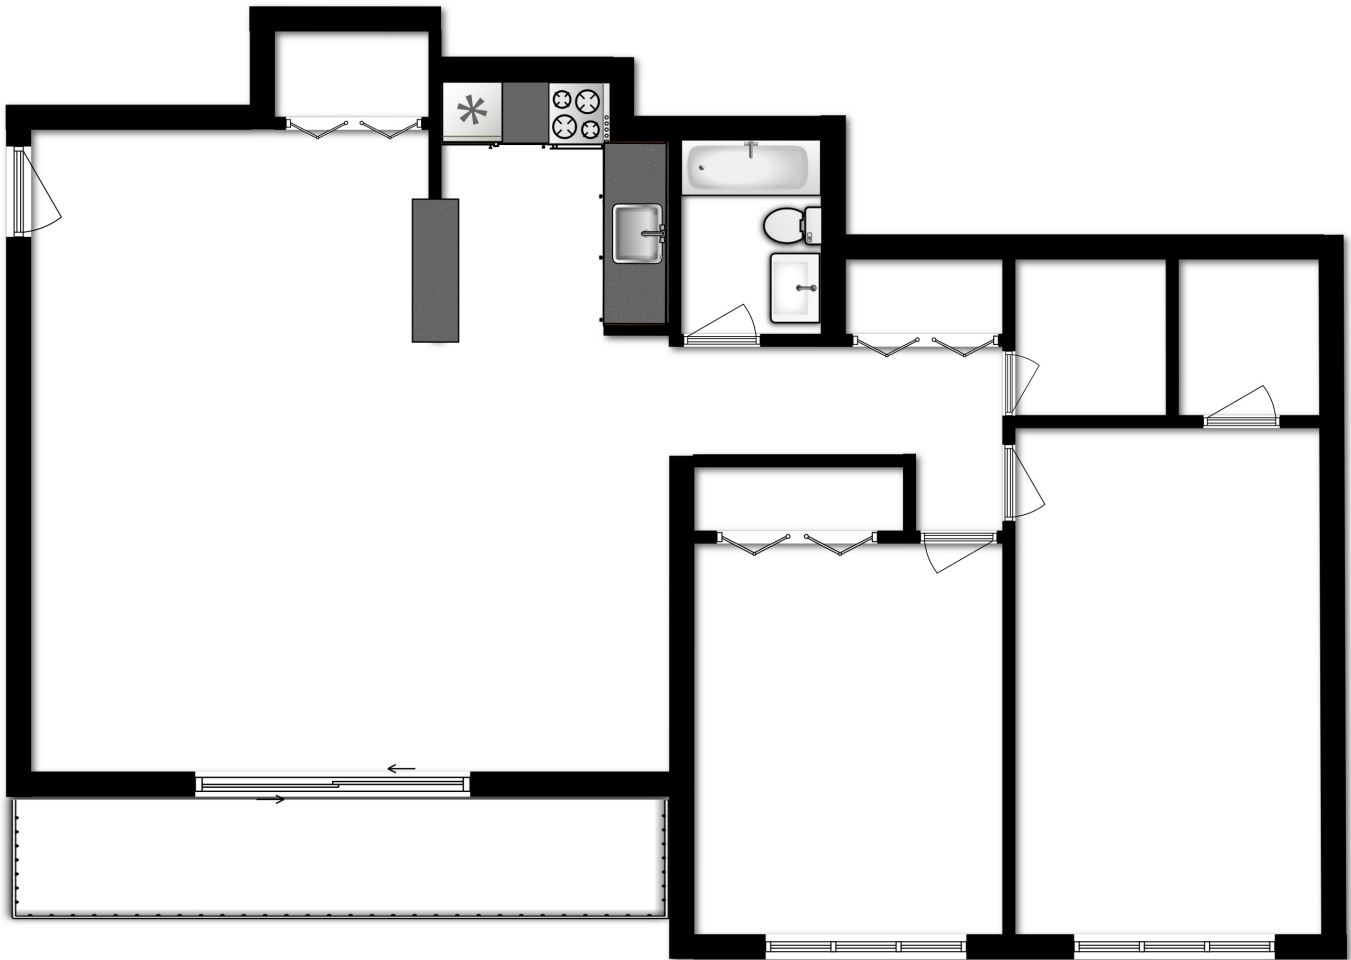

HERITAGE PARK APARTMENTS

TWO BEDROOM ONE BATH (CRNR)

856 sq. ft.

Two Bedroom / 1Bath Floorplan (CRNR)

TWO BEDROOM 1 BATH

For pricing visit us online at:
heritage-park-apt.com or call

301-679-7505

Service & Other Assistance Animals Welcome