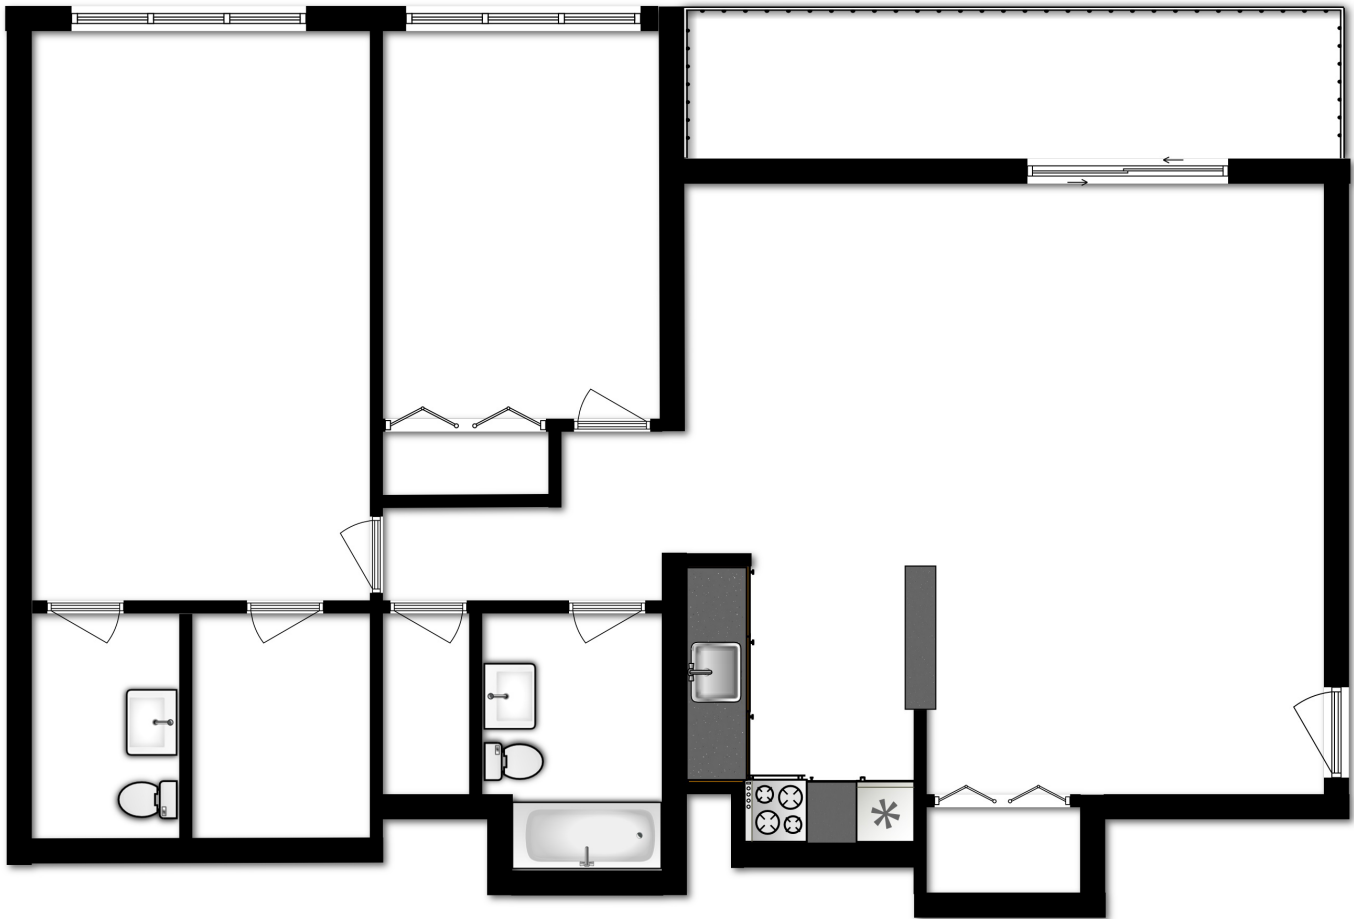

HERITAGE PARK APARTMENTS

TWO BEDROOM 1.5 BATH

1,000 - 1,093 sq. ft.

Two Bedroom / 1.5 Bath Floorplan

TWO BEDROOM 1.5 BATH

For pricing visit us online at:
heritage-park-apts.com or call

301-679-7505

Service & Other Assistance Animals Welcome