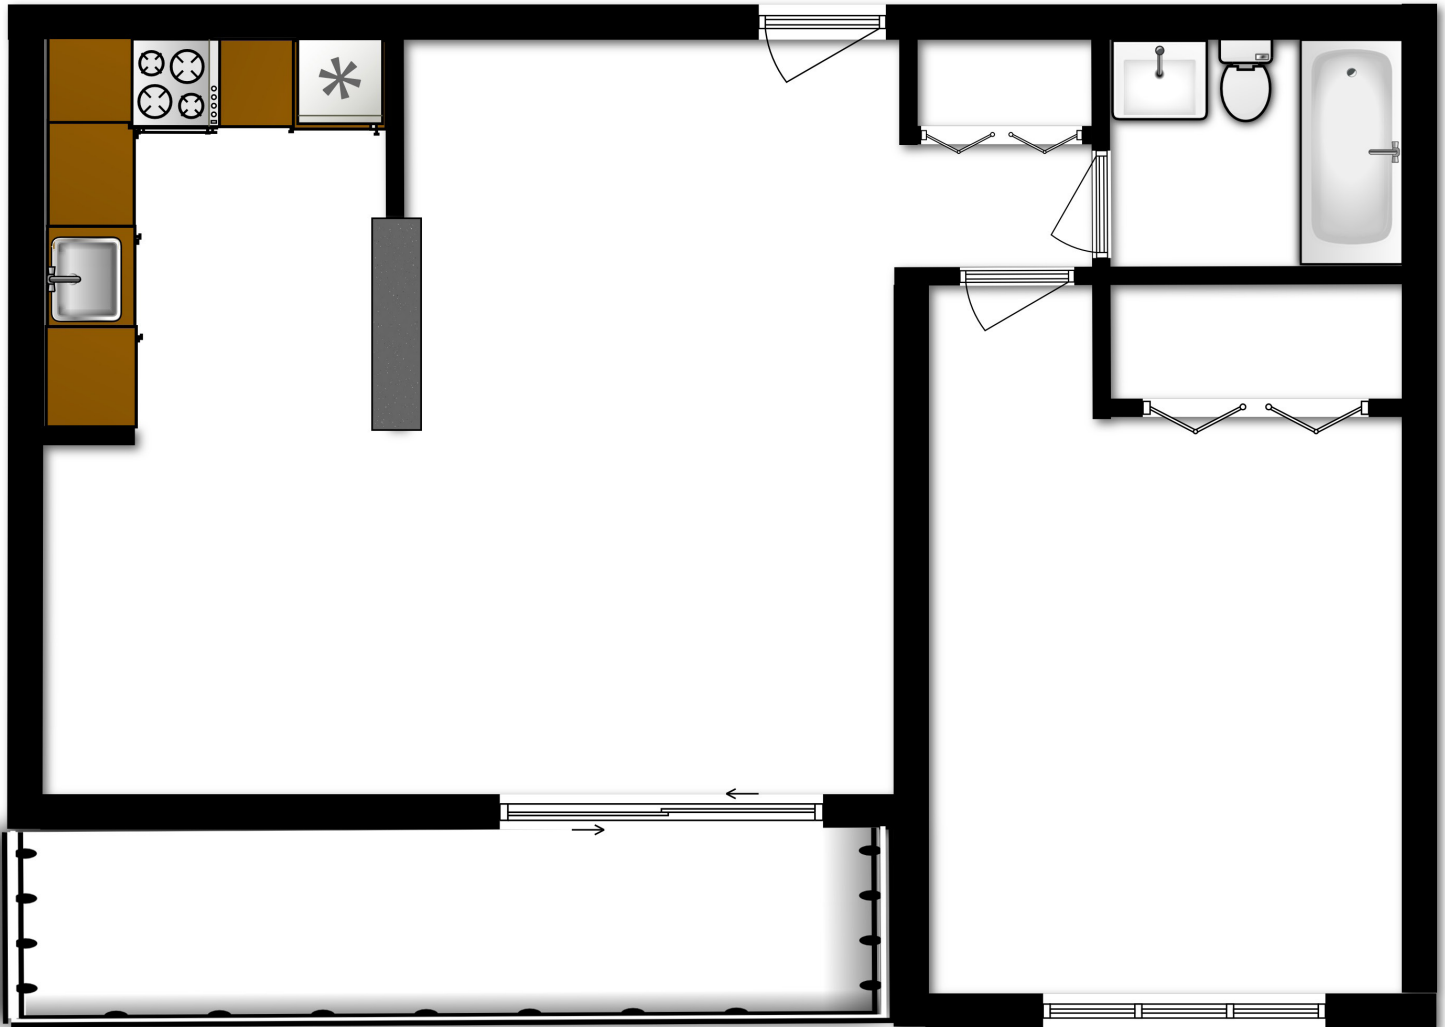

## ONE BEDROOM APARTMENT

**610** sq. ft.

One Bedroom / One Bath Floorplan